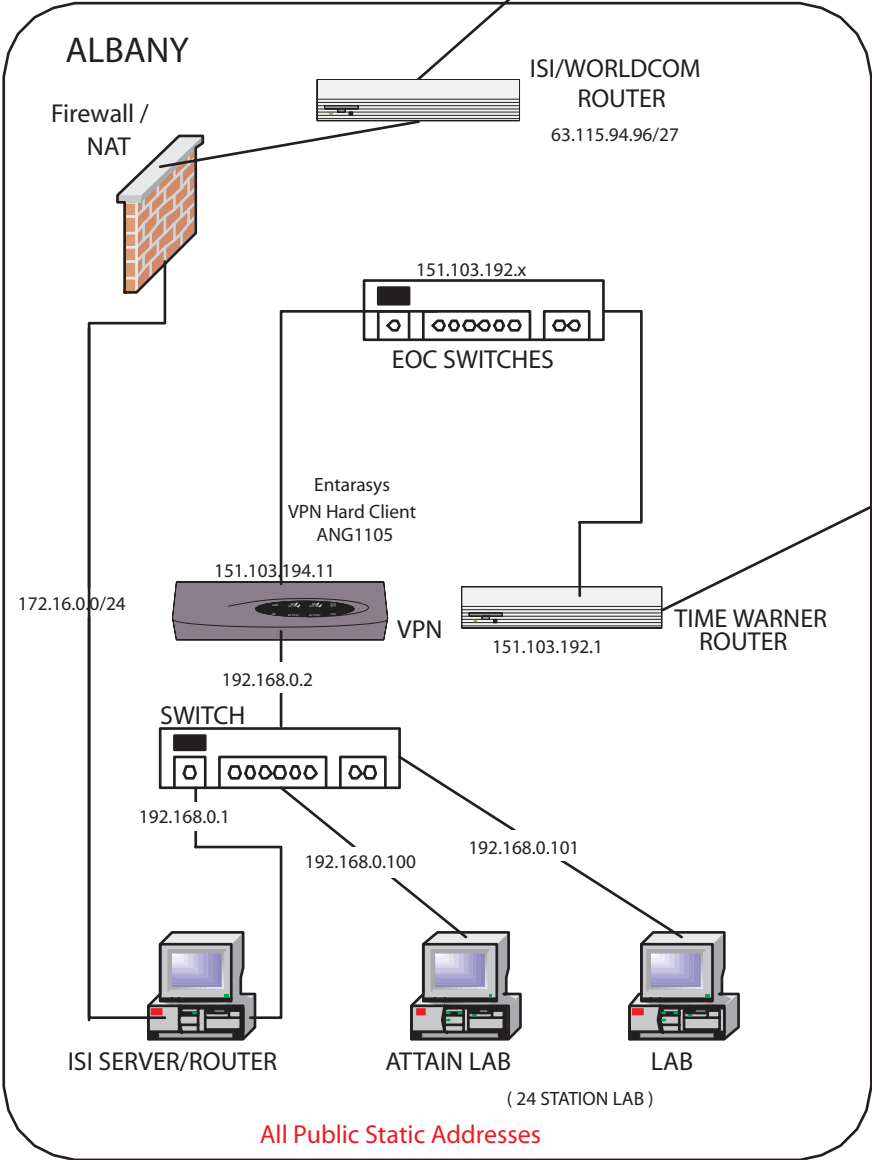

MCI/WORLDCOM

TIME WARNER

Virtual 10 MB Link Between Troy and Albany ATTAIN LAB

- ISI Server Routes
- 172.16.1.2 192.168.0.2
  - 172.16.1.10 192.168.0.2
  - 172.16.1.11 192.168.0.2
  - 172.16.1.12 192.168.0.2
  - 172.16.1.13 192.168.0.2
  - 172.16.1.14 192.168.0.2
  - 172.16.1.15 192.168.0.2
  - 172.16.1.16 192.168.0.2
  - 172.16.1.17 192.168.0.2
  - 172.16.1.18 192.168.0.2
  - 172.16.1.19 192.168.0.2
  - 172.16.1.20 192.168.0.2