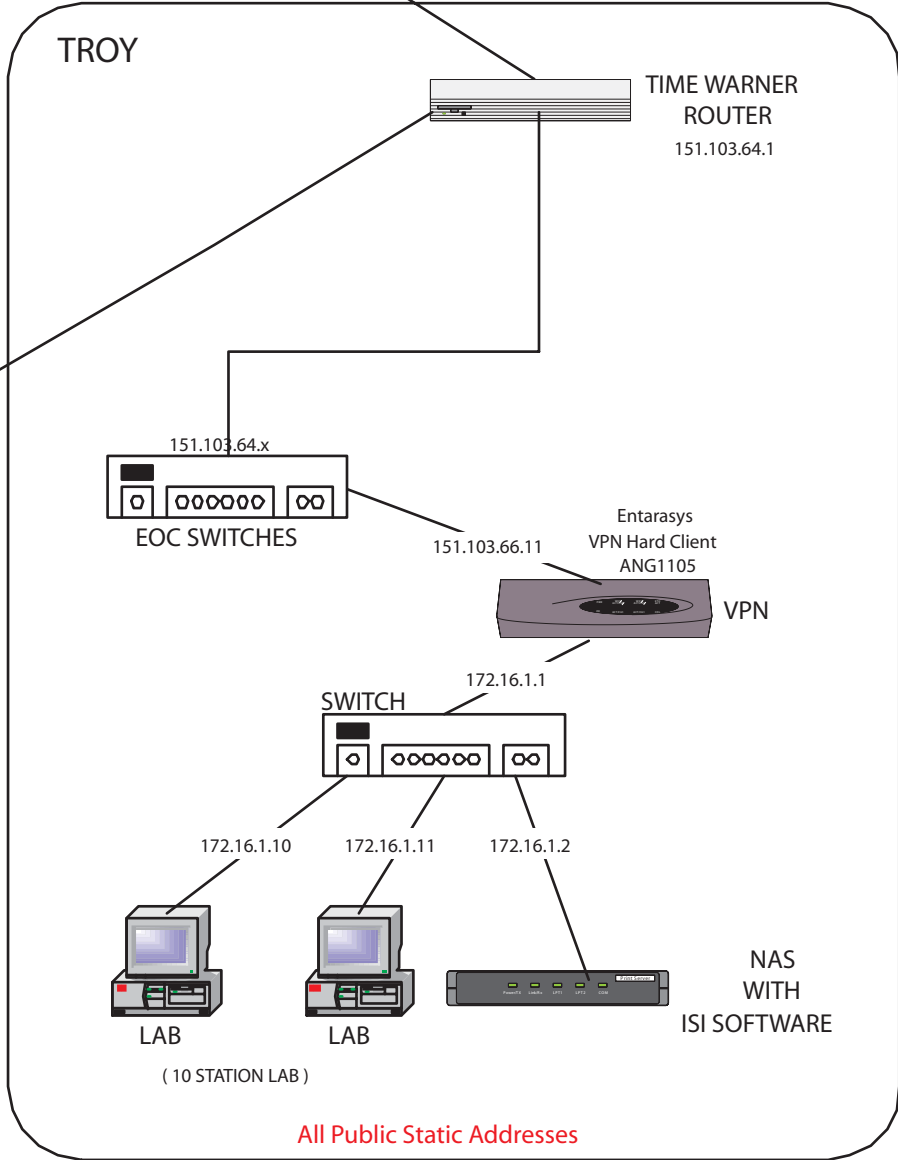

MCI/WORLDCOM

TIME WARNER

Virtual 10 MB Link Between Troy and Albany ATTAIN LAB

- ISI Server Routes
- 172.16.1.2 192.168.0.2
  - 172.16.1.10 192.168.0.2
  - 172.16.1.11 192.168.0.2
  - 172.16.1.12 192.168.0.2
  - 172.16.1.13 192.168.0.2
  - 172.16.1.14 192.168.0.2
  - 172.16.1.15 192.168.0.2
  - 172.16.1.16 192.168.0.2
  - 172.16.1.17 192.168.0.2
  - 172.16.1.18 192.168.0.2
  - 172.16.1.19 192.168.0.2
  - 172.16.1.20 192.168.0.2